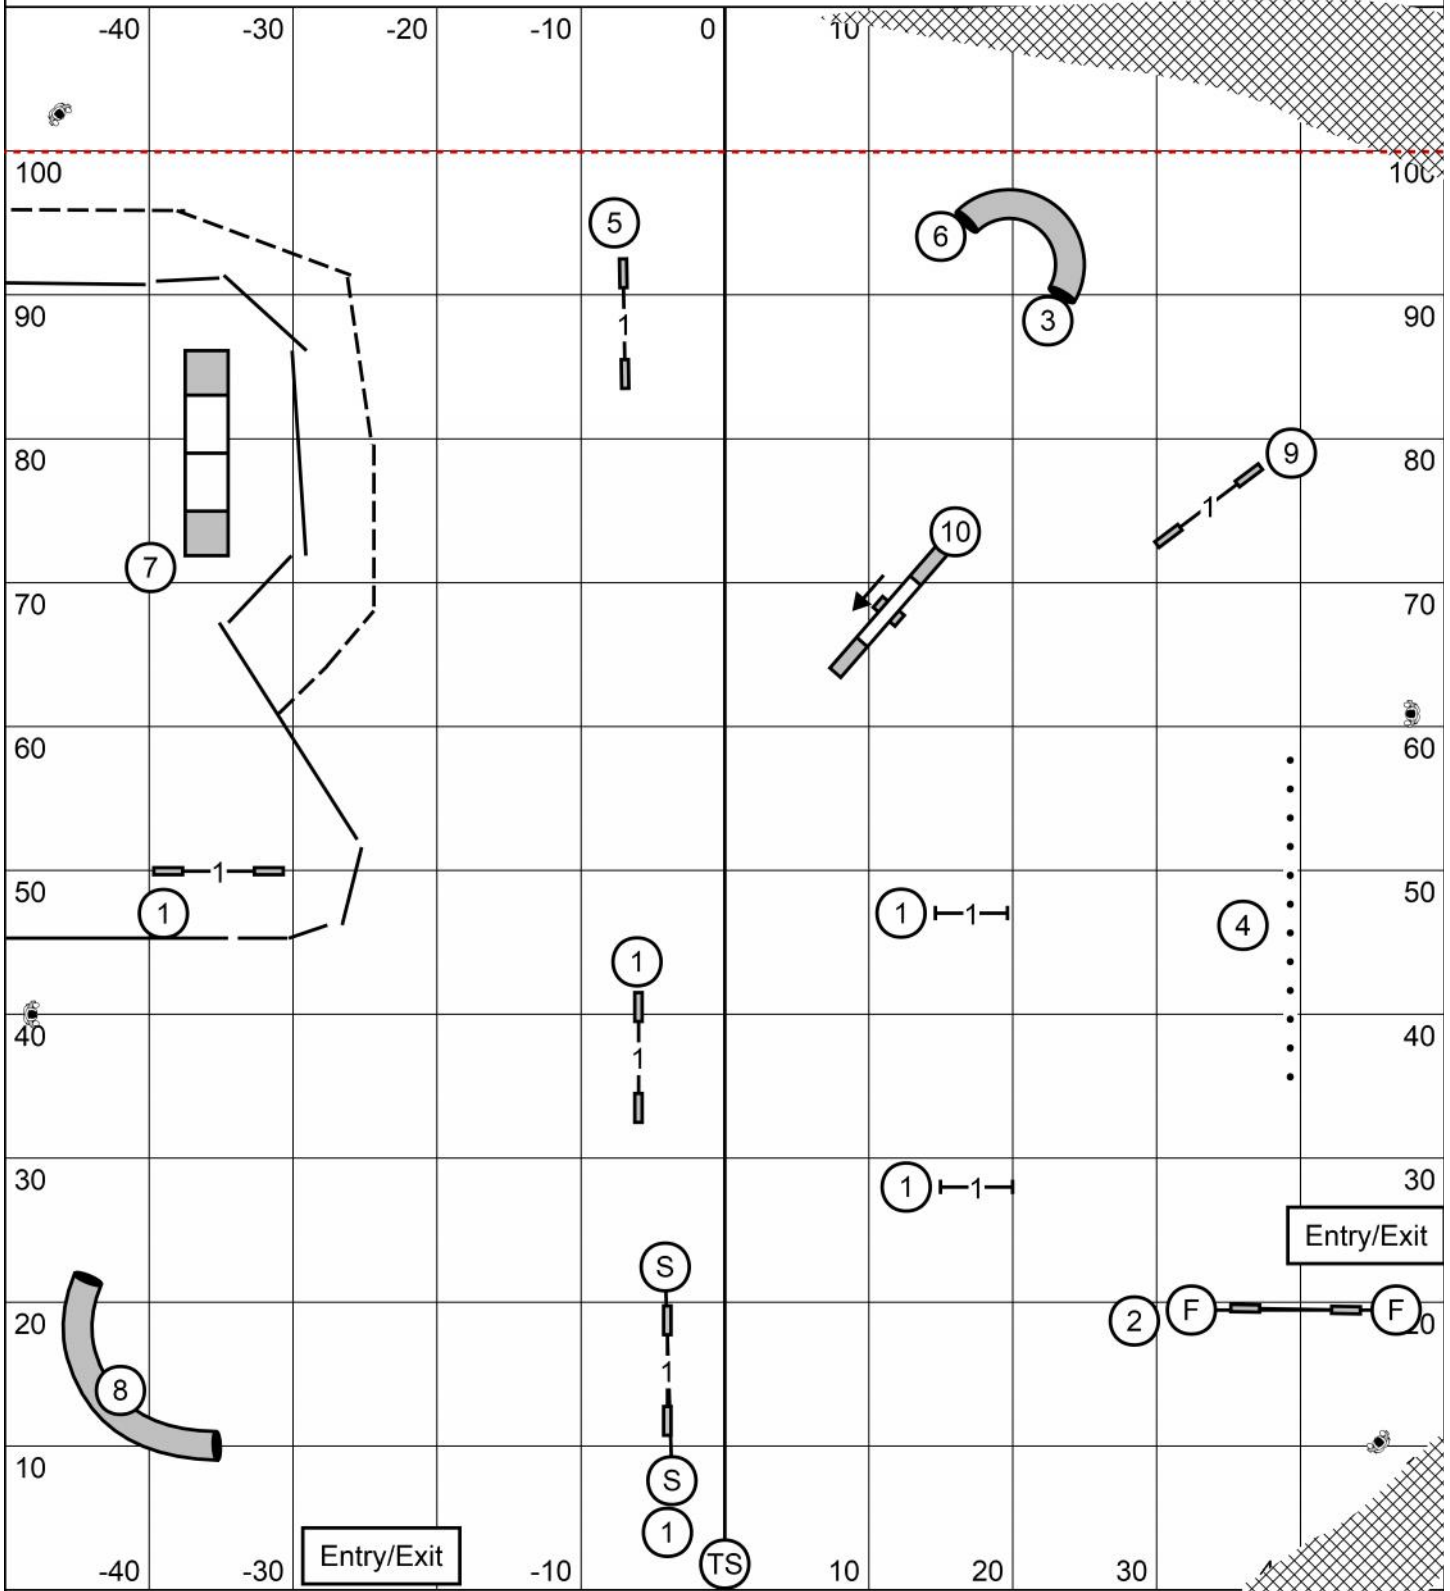

Open/Novice FAST

November 26, 2021

Novice send Bonus: Solid line: 1-7
 Open Send Bonus: Solid line to Dash line: 1-7

8": 38 s	Pref: 4": 41 s
12/16": 35 S	8/12": 38 s
20/24/24C": 32 S	16/20": 35 S

Nov: 50 Pts
 Open: 55 Pts